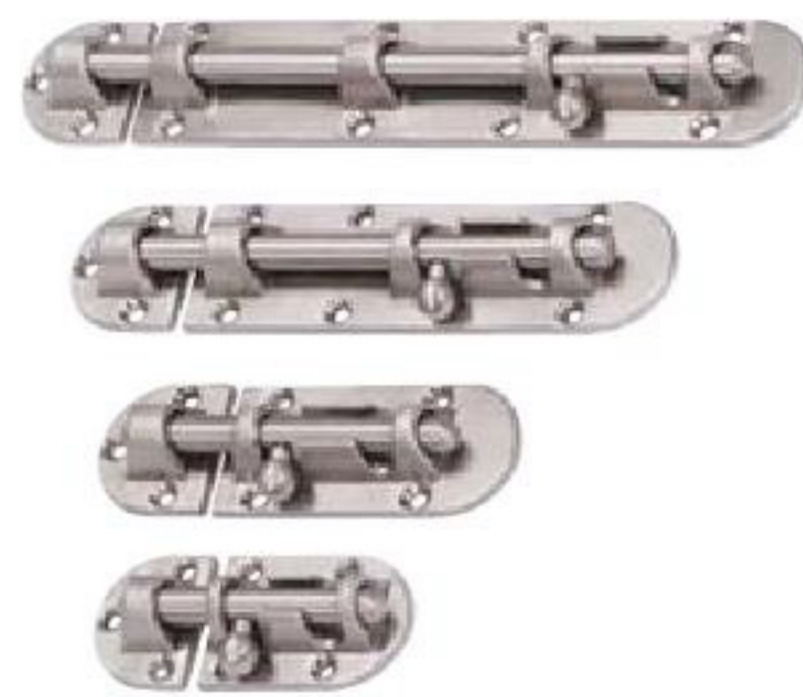

Number C647
Length 8" 6" 4" 3"
Width 34mm 34mm 34mm 34mm