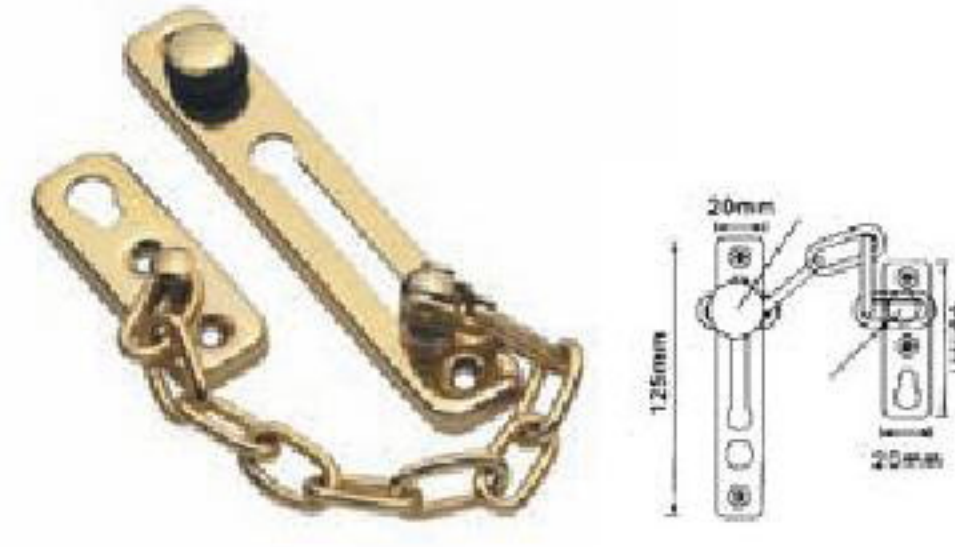

Number C1100
Length 5"
Width 35mm

Number C650
Length 4"
Width 36mm

Number C715
Length 3 1/4"
Width 45mm

Number C649
Length 3.5"
Width 33mm

Number C905
Length 4"
Width 21mm

Number C908
Length 3"
Width 34mm

MODEL: G-6062
MATERIAL: ZINC ALLOY