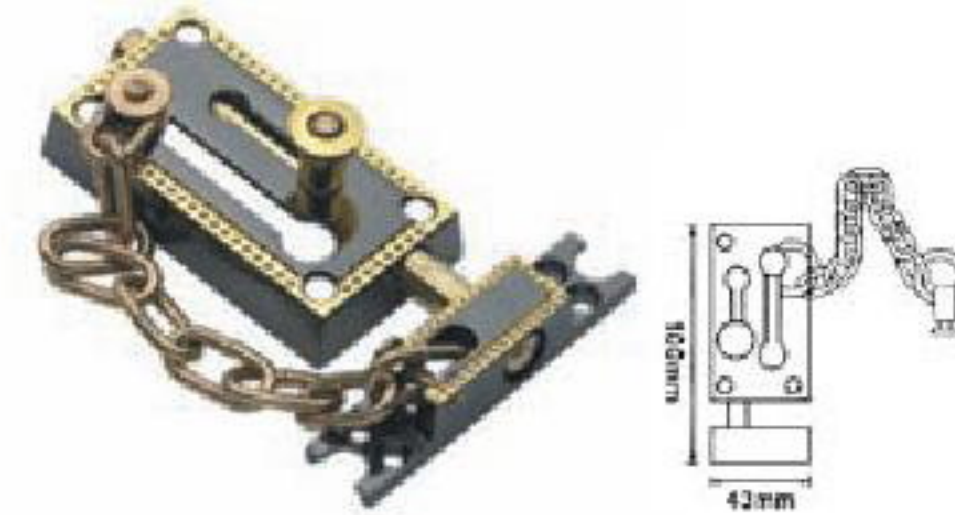

Number C1100
Length 5"
Width 35mm

Number C650
Length 4"
Width 36mm

Number C715
Length 3 1/4"
Width 45mm

Number C649
Length 3.5"
Width 33mm

Number C905
Length 4"
Width 21mm

Number C908
Length 3"
Width 34mm

MODEL: G-6062
MATERIAL: ZINC ALLOY