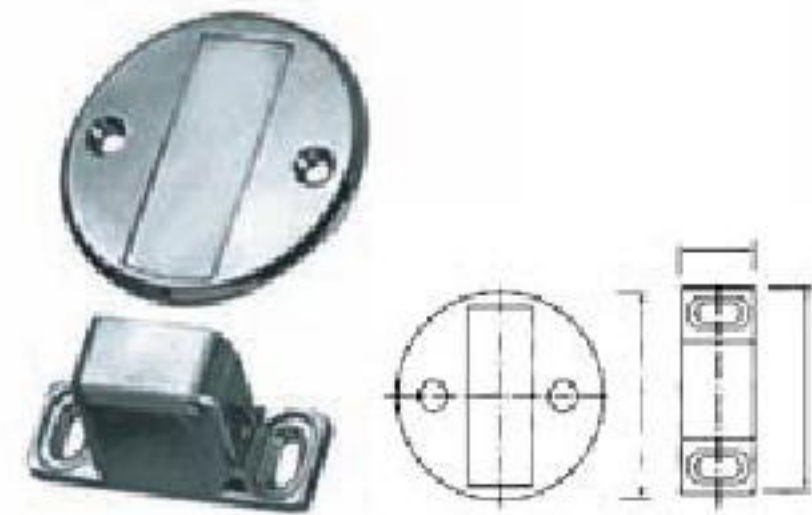

MODEL: G-6071
MATERIAL: ZINC ALLOY