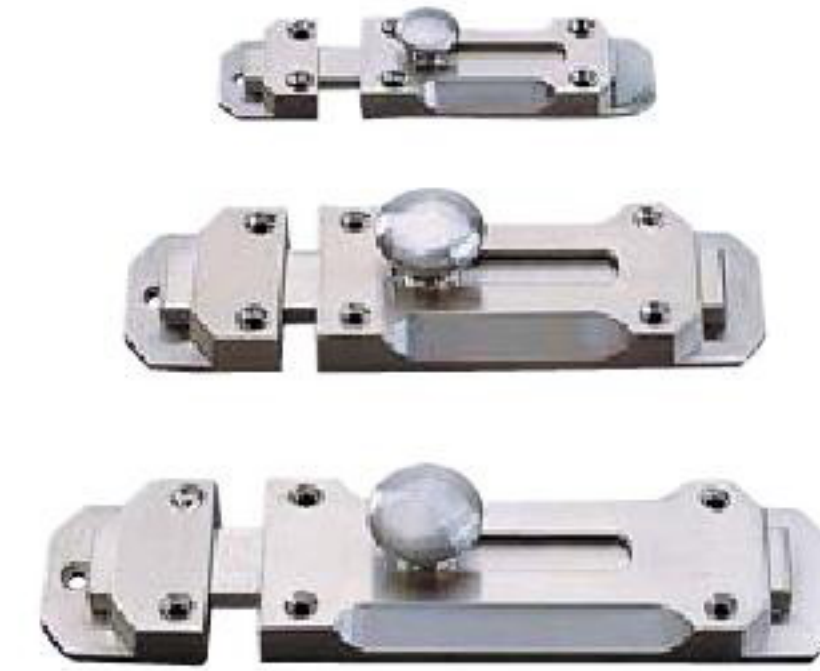

Number C721
Length 5" 4" 3"
Width 39mm 39mm 25mm