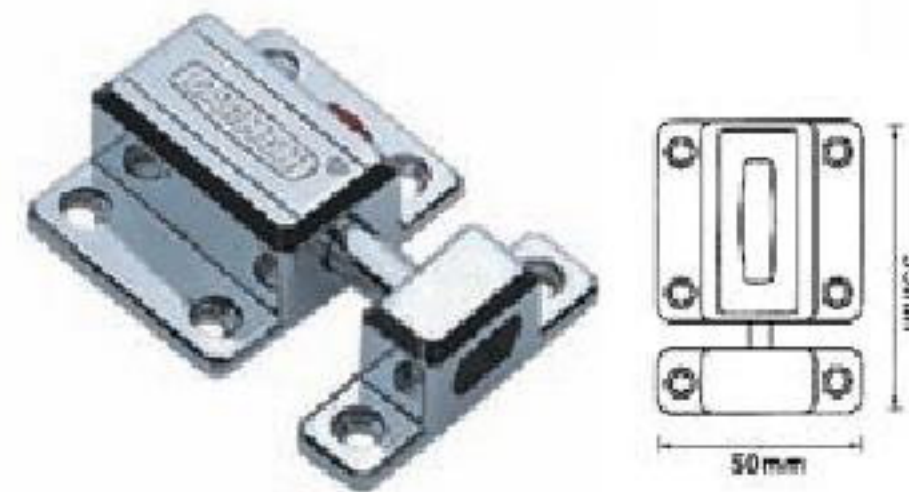

MODEL: G-6070
MATERIAL: ZINC ALLOY